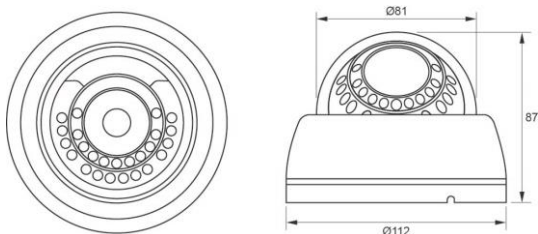

NETWORK IP CAMERA

HIP-HD224V5

2MP NETWORK IP IR DOME CAMERA

STARVIS **H.265** **WDR**

Features

- Sony STARVIS 2.07MP Image Sensor
- Ultra low light color camera(0.01lux/F1.2)
- Triple codec(H.265, H.264, MJPEG)
- Triple Stream
- Max 30fps @ all resolution
- Support Onvif/PoE/External Video
- DOL True WDR
- IR LED : 24 units(20m)
- True Day & Night
- Motorized VF Lens 2.8-12mm
- 3-Axis Gimbal Bracket

Camera Specifications

IMAGE	Image Sensor	Sony Starvis 2.07MP(1/2.8) Image Sensor
	Scan System	Progressive Scan
	Total Pixels	1945(H) x 1109(V), 2.16 Mega Pixels
	Effective Pixels	1945(H) x 1097(V), 2.13 Mega Pixels
Function	Day & Night	Auto / Day(Color) / Night(BW), ICR Control
	Privacy Area	On / Off (16 Programmable Zones)
	Motion Detection	48 Zone (On/Off, 1-5Step), On / Off
	W D R	WDR, On / Off
	DNR	2DNR, 3DNR
	Defog	Detect foggy, On / Off
	Elec. Shutter	Auto(1/30~1/30000), Suppress Rolling, Manual
	White Balance	Auto / Push / Indoor / Outdoor / Fluorescent
Lens	Image Mirror	Normal/Mirror(H)/Flip(V)Both(HV)
	Focal Length	Motorized VF lens 2.8-12mm
IR LEDs	IR LEDs	24 units
Electrical	Power Supply	DC12[V] ±10% / Max 750mA
Environmental	Operating Temp.	-10°C ~ +50°C
	Preservation Temp.	-20°C ~ +60°C
	Humidity	0% ~ 80%
Mechanical	Weight.	Approx. 280g